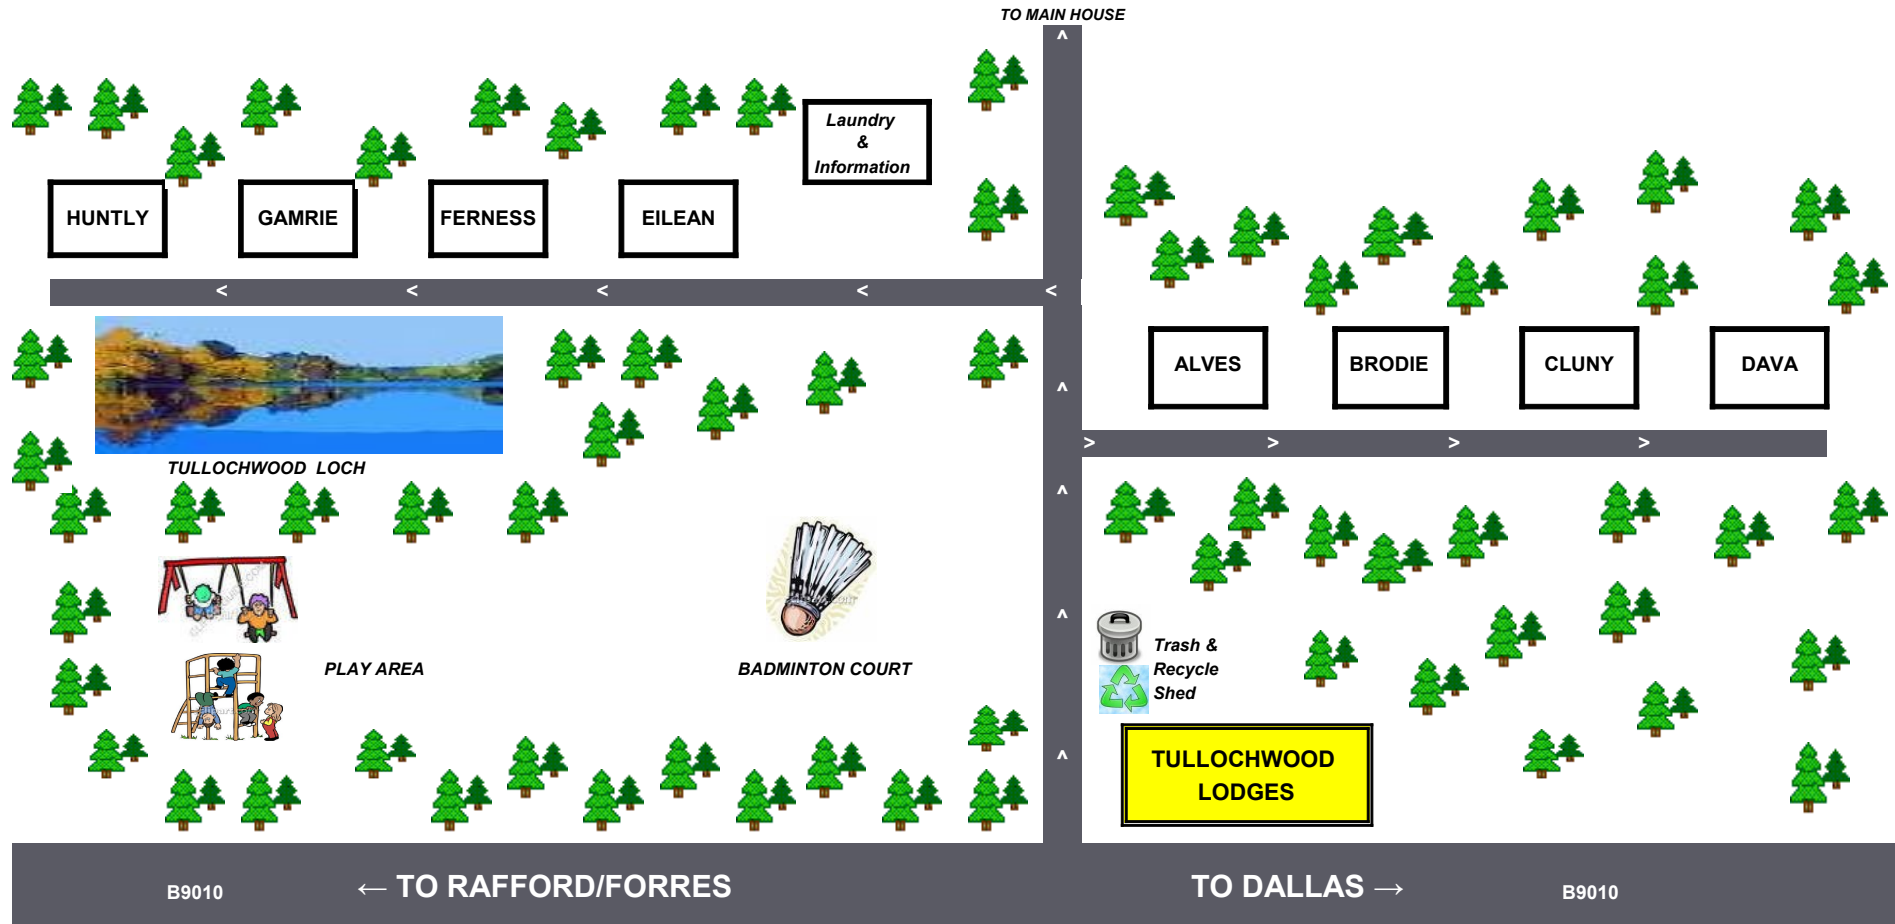

# SITE MAP

***On your arrival at Tullochwood Lodges please go directly to your lodge.***

***Your lodge will be open and ready for you from 4pm on the day of your arrival.***

***Please inform us in advance if you plan to arrive later than 7pm.***